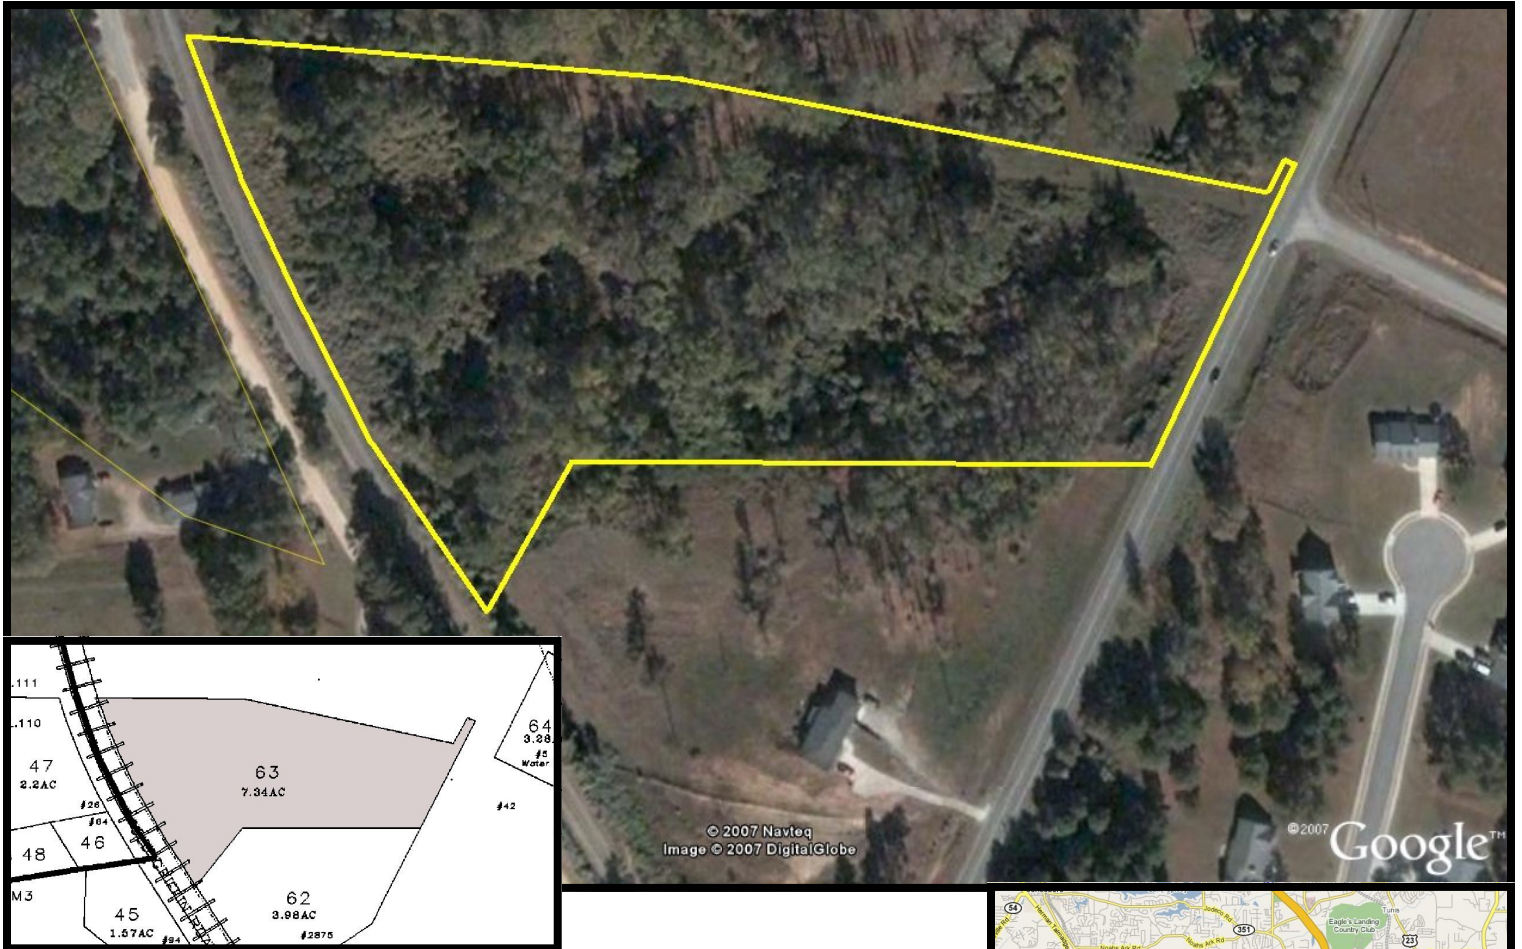

7.34+/- ACRES
HIGHWAY 3
HAMPTON, GA 30228

Springer & Associates
Real Estate

MLS: # 2375259

\$125,000

CONVENIENTLY LOCATED!

Hampton - Nice 7.34+/- Acre Property Located Just Outside of Hampton! 350+/- ft of Road Frontage! Wooded with Some Open Areas. Conveniently Located just off the New GA Highway 20. A Great Place for One or Several Homesites!